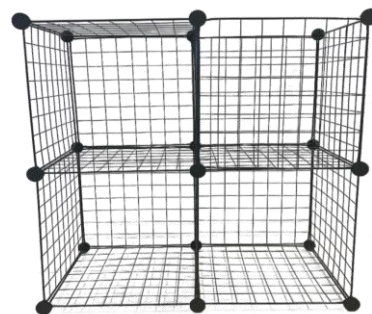

Price:

~~24\$~~

17\$

Set of 3 Storage Baskets

Size:

- ❖ W 28 x H 29 x D 28 cm
- ❖ W 28 x H 17 x D 26 cm
- ❖ W 25 x H 15 x D 22 cm

Color:

- ❖ White
- ❖ Blue
- ❖ Dark Blue

Price:

~~28\$~~ **22\$**

Set of Wire Storage Boxes

Size of 1 Box:

35 x 35 x 35 cm

Description & Price:

- ❖ 3 Boxes / colorful / ~~30\$~~ **22\$**
- ❖ 4 Boxes / black / ~~35\$~~ **26\$**
- ❖ 6 Boxes / white / ~~45\$~~ **33\$**

Wall Mounted Hooks

LOBEST
FOLDING YOUR SPACE

Size:

- ❖ Height: 78 cm
- ❖ Width: 19 cm

Colors:

Off White

Price:

~~22\$~~ **13\$**