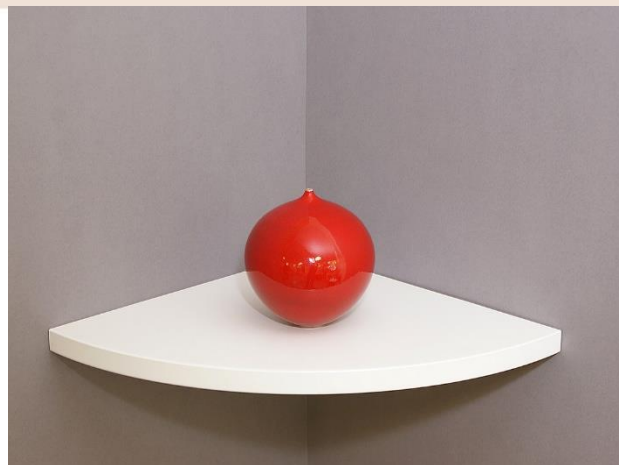

114\$

Wood Boxes 5

Size:

159 x 66 x 30 cm

Price:

128\$

Shelves

Book Shelf Cabinet - BSC

LOBEST
FOLDING-YOUR-SPACE

Dimensions:

- ❖ Height: 120 cm
- ❖ Width: 90 cm
- ❖ Depth: 15 cm

Price:

~~160\$~~

\$105

Wood Floating Shelf – CSRxS2

Size:

30 x 30 x 1.8 cm

Material & Colors:

- ❖ Warm White / MDF/22
- ❖ White / Laminated/20
- ❖ Black Oak / Laminated/10

Price:

~~16\$~~ **12\$**

Wood Wave Shelf

Size:

58.5 x 12 x 13 x 1.8 cm