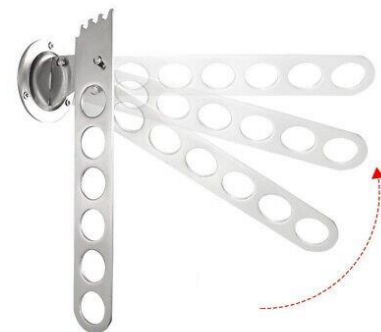

Foldable Clothes Hanger – G01

LOBEST
FOLDING YOUR SPACE

Size & Price:

- ❖ 5 holes, 24.3 cm / **12\$**
- ❖ 6 holes, 27.6 cm / **13\$**
- ❖ 9 holes, 37.5 cm / **15\$**
- ❖ 10 holes, 40.8 cm / **17\$**

Colors:

Chrome

Top Mounted Sliding Pull Out Clothes Hanger – WN010

LOBEST
FOLDING YOUR SPACE

Size & Price:

- ❖ 25 cm / **10\$**
- ❖ 30 cm / **11\$**
- ❖ 35 cm / **12\$**
- ❖ 40 cm / **13\$**

Material:

Nylon + Steel