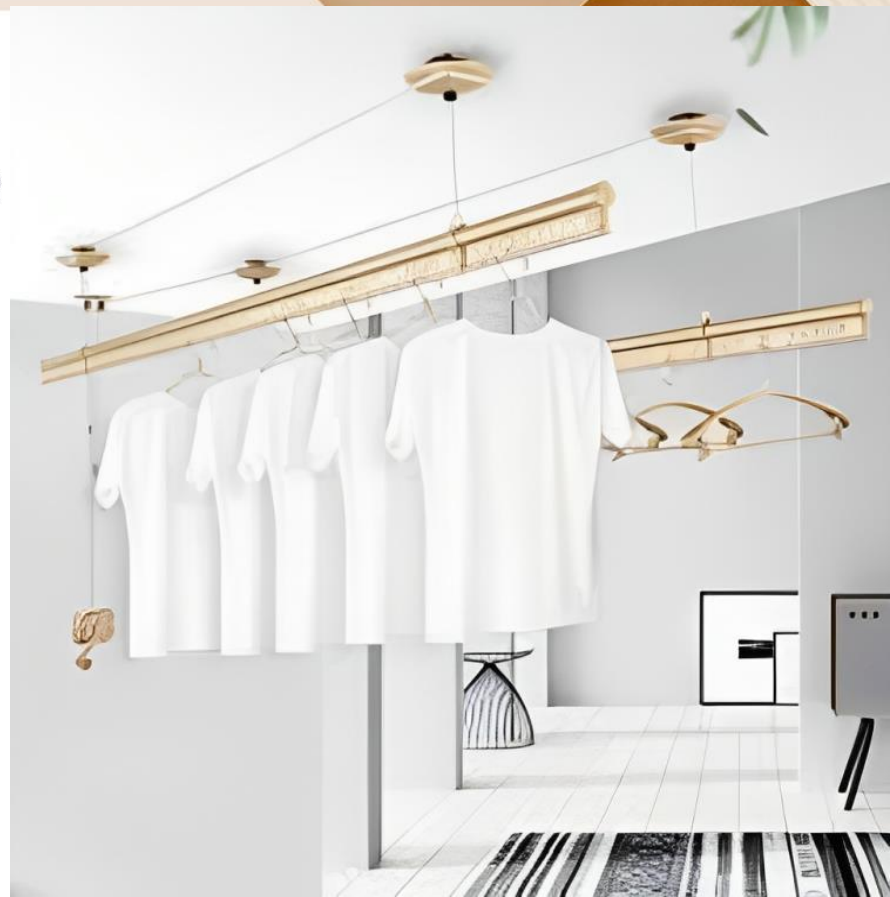

Price:

Without hangers: ~~150$~~

99$

With 12 hangers: ~~180$~~

129$