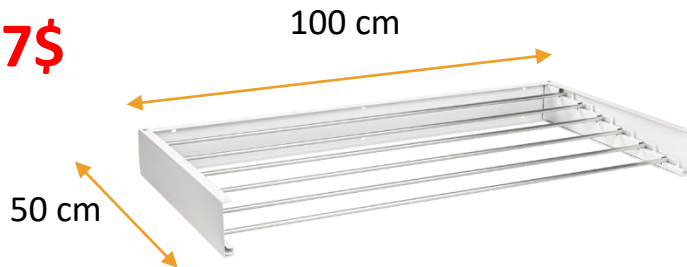

Colors:

White

Price:

~~55\$~~ **45\$**

Foldable clotheslines - SYR1

Description:

Powder Coating Metal (Cover) + Aluminum rods

Colors:

- ❖ Black
- ❖ White / **Out of stock**

Price:

~~65\$~~ **57\$**

Manual Ceiling Type Clotheslines

LOBEST
FOLDING YOUR SPACE

YHSJ-6618B

Size:

- ❖ Height: 240 cm
- ❖ Width: 60 cm