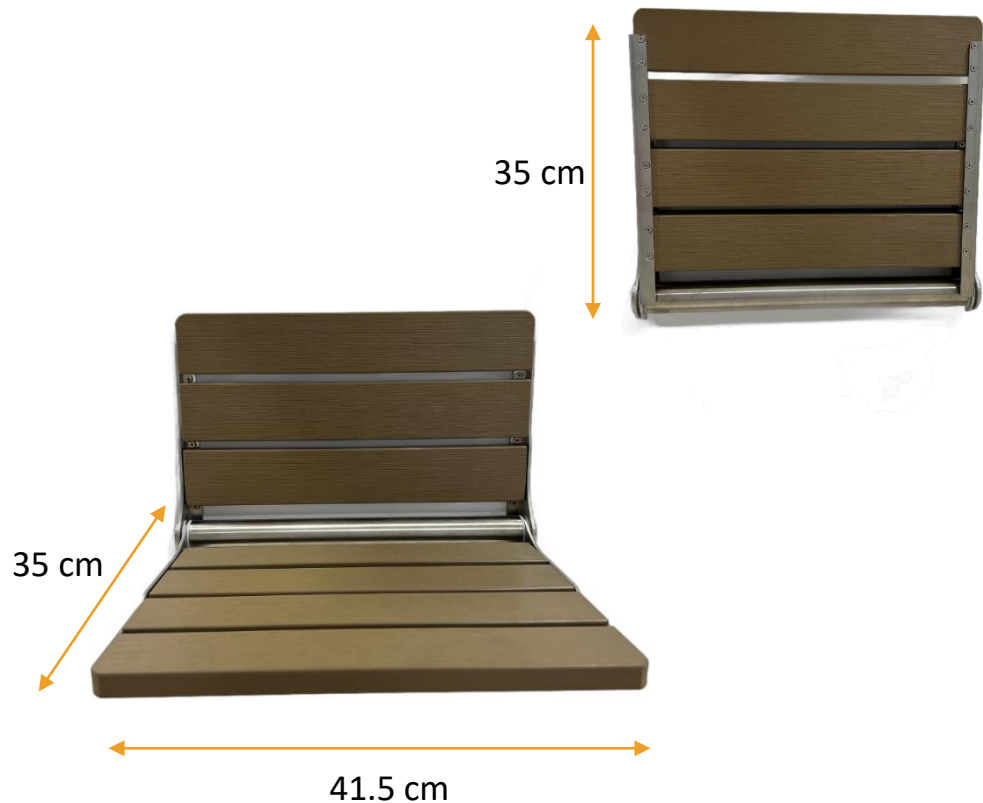

Bathroom Seat –MR-YZ2301

Description:

- ❖ Made up of PVC & stainless steel
- ❖ It can hold till 100 Kg

Size:

H: 35 cm / W: 41.5 cm / D: 35 cm

Colors:

Brown

Price:

~~90$~~

59$