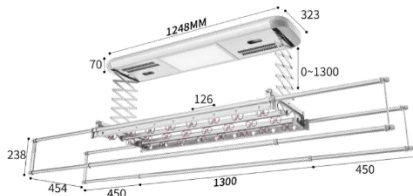

L:1200mm / W:304mm / H:73mm

Drop Height:

125±5cm

Length:

Telescopic rod*4pcs, length 1402-2200mm

Price:

~~450\$~~

329\$

Electric Clotheslines

with Light & Voice Control -YHSJ6618-B

LOBEST
FOLDING-YOUR-SPACE

Size:

- ❖ Height: 244 cm
- ❖ Width: 46 cm

Price:

~~500\$~~

378\$

Electric Clotheslines with Air Dry & UV light

-E01-1207AXFHS

LOBEST
FOLDING YOUR SPACE

Host Size:

L: 1248mm / W:323mm / H: 70mm

Drop Height:

125±5cm

Length:

Telescopic rod*4pcs, length 1320-2200mm

Price:

~~650\$~~

499\$

Ironing Boards

Foldable Tabletop ironing board

P1232D6-16

Size: