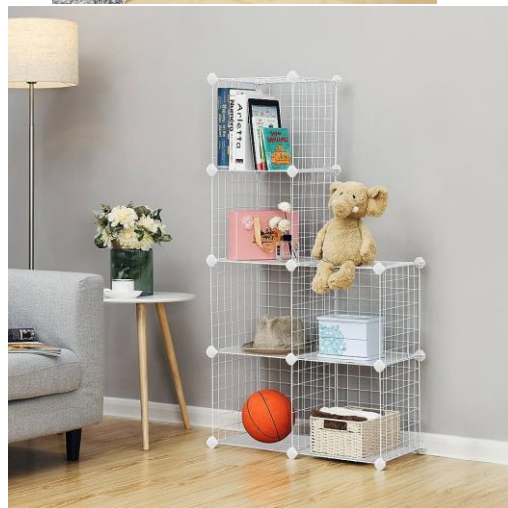

Price:

~~24\$~~

17\$

Set of 3 Storage Baskets

Size:

- ❖ W 28 x H 29 x D 28 cm
- ❖ W 28 x H 17 x D 26 cm
- ❖ W 25 x H 15 x D 22 cm

Color:

- ❖ White
- ❖ Blue
- ❖ Dark Blue

Price:

~~28\$~~ **22\$**

Set of Wire Storage Boxes

Size of 1 Box:

35 x 35 x 35 cm

Description & Price:

- ❖ 3 Boxes / colorful / ~~30\$~~ **22\$**
- ❖ 4 Boxes / black / ~~35\$~~ **26\$**
- ❖ 6 Boxes / white / ~~45\$~~ **33\$**

Wall Mounted Hooks

LOBEST
FOLDING YOUR SPACE

Size:

- ❖ Height: 78 cm
- ❖ Width: 19 cm

Colors:

Off White

Price:

~~22\$~~ **13\$**