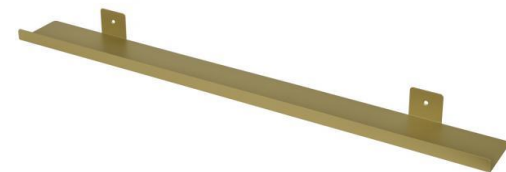

Steel Photos Shelf – Duraline S Photo

Size:

80 x 9 x 5 cm

Material & Colors:

- ❖ Gold/ Steel/15
- ❖ Black / Steel/11
- ❖ White / Steel/16

Price:

~~16\$~~ **12\$**

Steel Folded Shelf – Duraline S