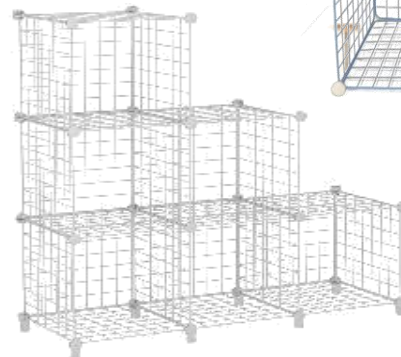

Price:

~~24\$~~

17\$

Set of 3 Storage Baskets

Size:

- ❖ W 28 x H 29 x D 28 cm
- ❖ W 28 x H 17 x D 26 cm
- ❖ W 25 x H 15 x D 22 cm

Color:

- ❖ White
- ❖ Blue
- ❖ Dark Blue

Price:

~~28\$~~ **22\$**

Set of Wire Storage Boxes

Size of 1 Box:

35 x 35 x 35 cm

Description & Price:

- ❖ 3 Boxes / colorful / ~~30\$~~ **22\$**
- ❖ 4 Boxes / black / ~~35\$~~ **26\$**
- ❖ 6 Boxes / white / ~~45\$~~ **33\$**

Wall Mounted Hooks

LOBEST
FOLDING YOUR SPACE

Size:

- ❖ Height: 78 cm
- ❖ Width: 19 cm

Colors:

Off White

Price:

~~22\$~~ **13\$**