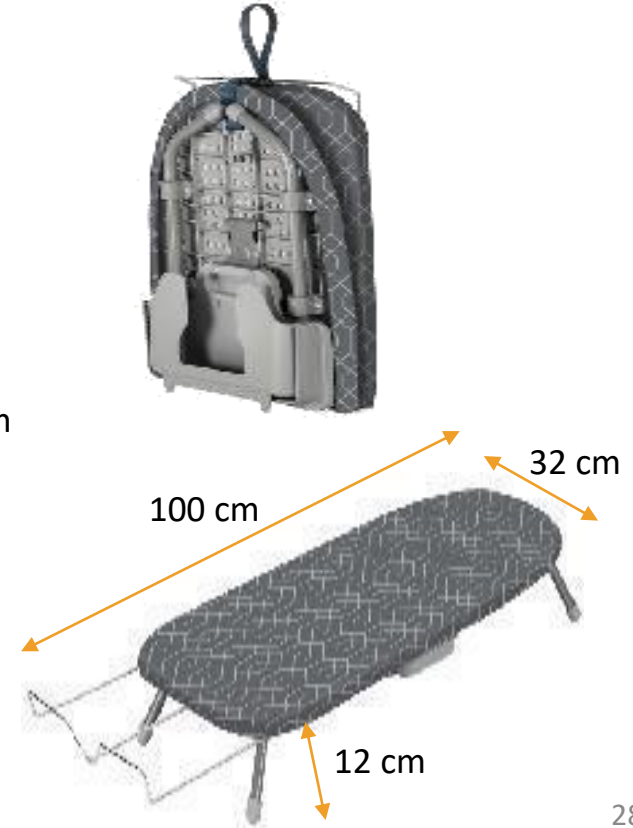

Telescopic rod*4pcs, length 1320-2200mm

Price:

~~650\$~~

499\$

Ironing Boards

Foldable Tabletop ironing board

P1232D6-16

Size:

- ❖ Closed: 42 x 32 x 12 cm
- ❖ Open: 12 x 100 x 32 cm

Colors:

Gray

Price:

~~50\$~~

33\$

Mounted iron board Folding UP

LOBEST
FOLDING YOUR SPACE

GB-5

Size:

- ❖ Closed: H:105 cm / w: 35 cm
- ❖ Open: D: 90 cm / W: 35 cm
- ❖ Depth: 3.5 cm
- ❖ Board: 90 x 30 cm

Colors:

Grey

Price:

~~55\$~~

37\$