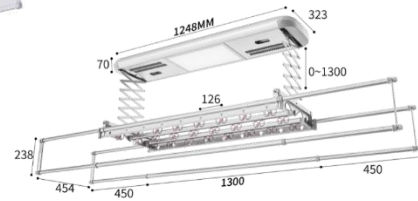

Offer
1190\$

03 657 359
81 99 81 95

www.lobest.com

Special
Offer

Ironing board with cabinet

LOBEST
FOLDING-TOUR-SPACE

Offer
239\$

~~450\$~~

☎ 03 657 359
81 99 81 95

🌐 www.lobest.com

Special
Offer

Clotheslines

Folding Clothes Hanger Wall Mount – ALT-VP3-3

LOBEST
FOLDING YOUR SPACE

Size:

- ❖ Closed: 36 cm
- ❖ Open: 102 cm