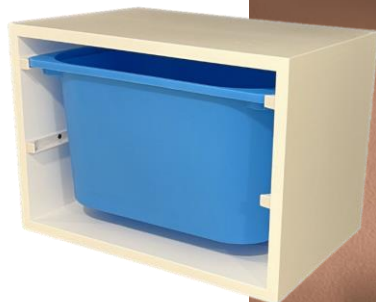

LOBEST
FOLDING-YOUR-SPACE

Size:

- ❖ **Sideward:** 32.5 x 46 x 30 cm
- ❖ **Inward:** 32.5 x 33.7 x 43 cm

Trays Colors:

White, Blue, Pink, Green, Yellow

Price: 45\$

Ability to replace each large tray by 2 small ones at the same price