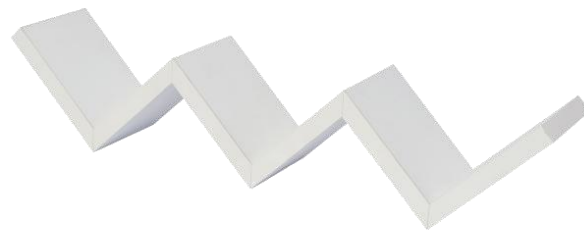

Wood Wave Shelf

Size:

58.5 x 12 x 13 x 1.8 cm

Material, Colors & Price:

- ❖ White / MDF/7/ ~~17$~~ **14$**
- ❖ Wenge / Laminated/10/ ~~13$~~ **11$**